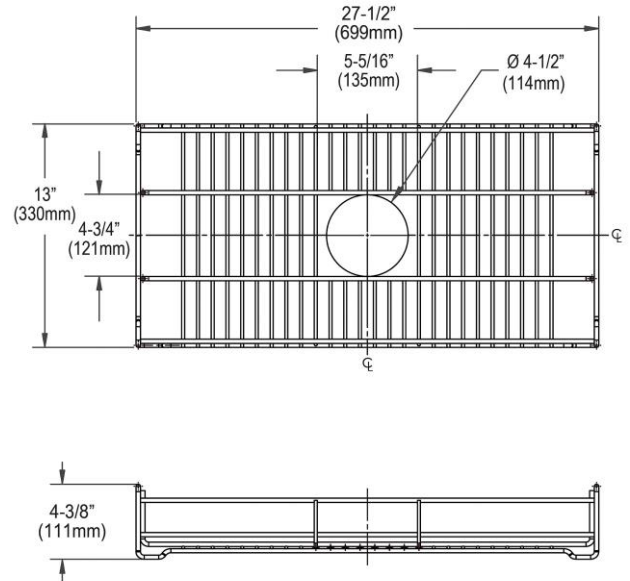

PART: _____ QTY: _____

PROJECT: _____

CONTACT: _____

DATE: _____

NOTES: _____

APPROVAL: _____

In keeping with our policy of continuing product improvement, Elkay reserves the right to change product specifications without notice. Please visit elkay.com for the most current version of Elkay product specification sheets. This specification describes an Elkay product with design, quality, and functional benefits to the user. When making a comparison of other producers' offerings, be certain these features are not overlooked.